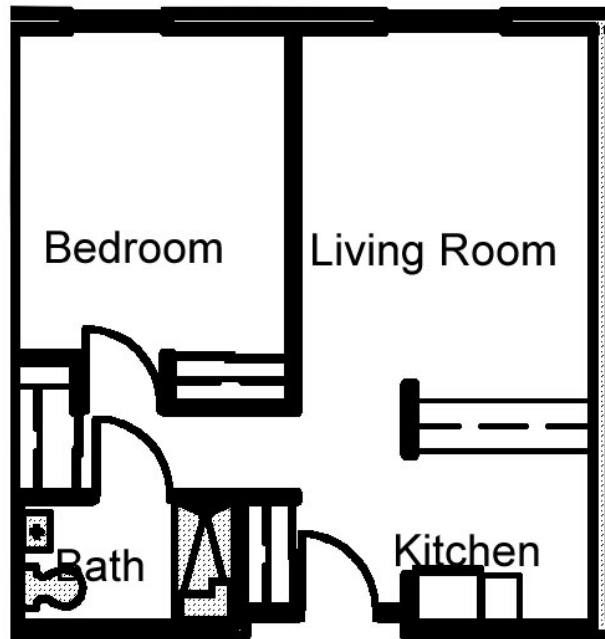

# Northfield Manor

## Unit Floor Plans

Northfield Manor has two available floor plans. All units are one-bedroom with private bath and kitchenette.

Northfield Manor

The Northfield Manor

One Bedroom - Handicap Accessible (565 S.F.)